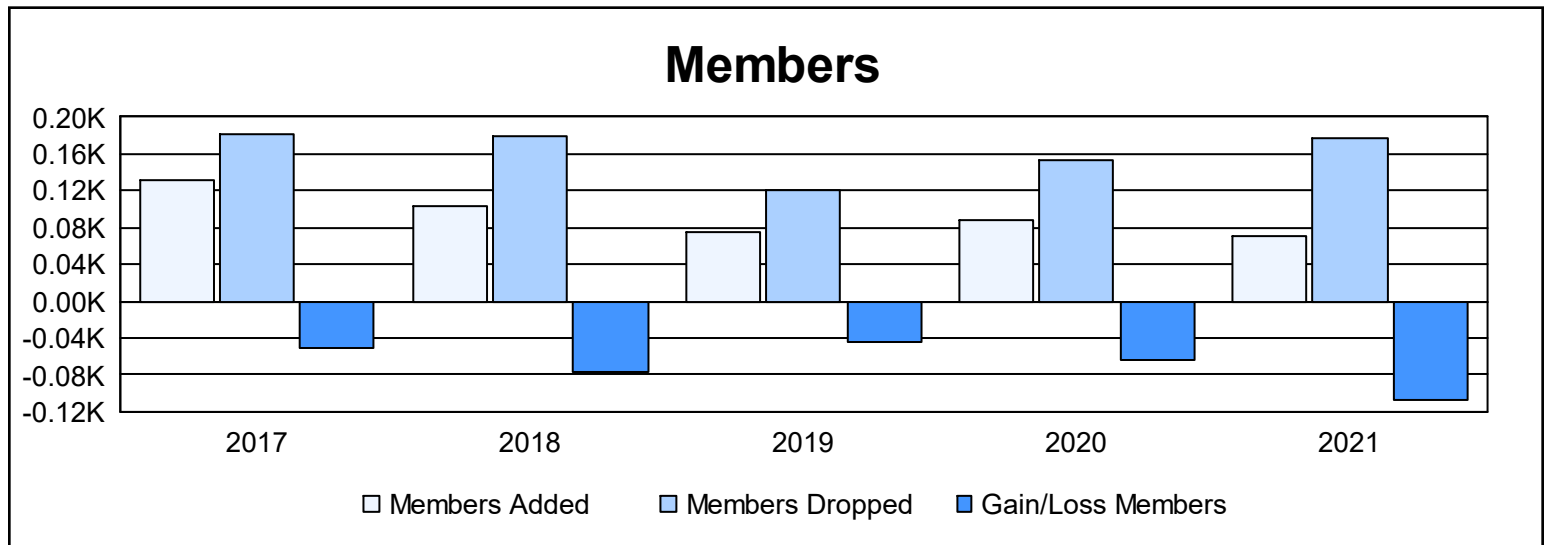

Year	New Clubs	Dropped Clubs	Gain/ Loss Clubs	New Members	Charter Members	Reinstate Members	Transfer Members	Total Member Added	Total Members Dropped	Gain/ Loss Members
2016-2017	0	2	-2	119	0	4	8	131	182	-51
2017-2018	0	1	-1	89	0	7	7	103	180	-77
2018-2019	0	0	0	67	0	1	8	76	121	-45
2019-2020	0	3	-3	62	0	8	19	89	154	-65
2020-2021	0	3	-3	50	1	5	14	70	177	-107
Average	0	2	-2	77	0	5	11	94	163	-69

Membership Composition June 2021 Cumulative

Gender Composition June 2021 Cumulative