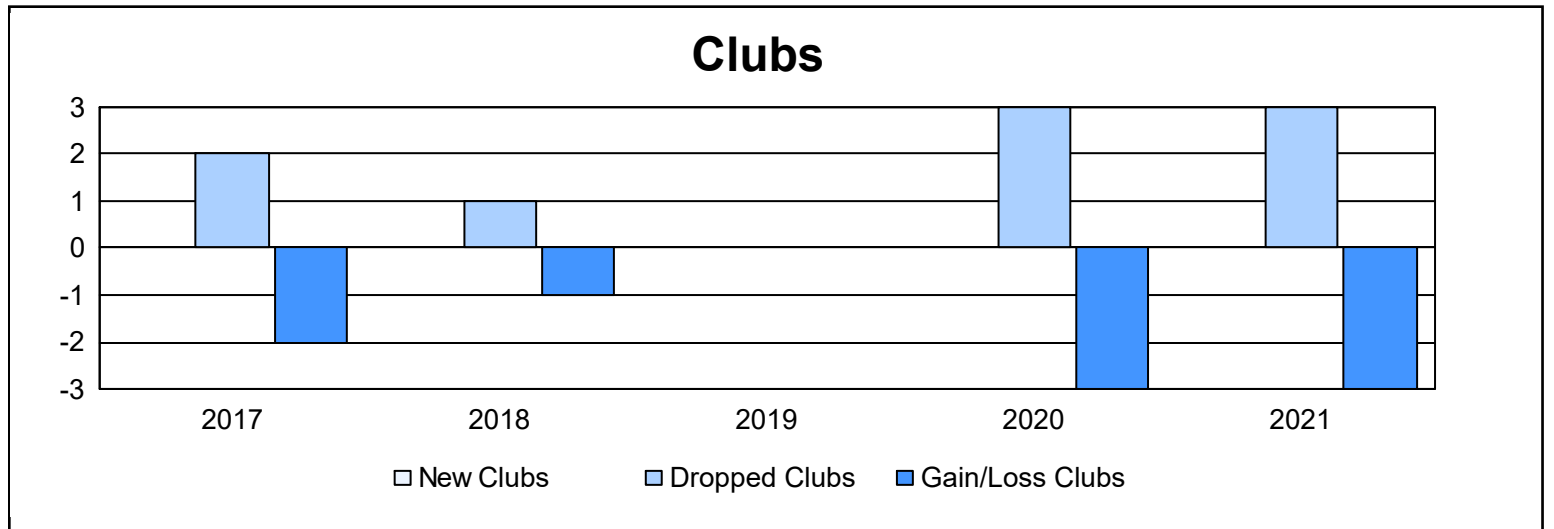

Year	New Clubs	Dropped Clubs	Gain/ Loss Clubs	New Members	Charter Members	Reinstate Members	Transfer Members	Total Member Added	Total Members Dropped	Gain/ Loss Members
2016-2017	0	2	-2	119	0	4	8	131	182	-51
2017-2018	0	1	-1	89	0	7	7	103	180	-77
2018-2019	0	0	0	67	0	1	8	76	121	-45
2019-2020	0	3	-3	62	0	8	19	89	154	-65
2020-2021	0	3	-3	50	1	5	14	70	177	-107
Average	0	2	-2	77	0	5	11	94	163	-69

Membership Composition June 2021 Cumulative

Gender Composition June 2021 Cumulative